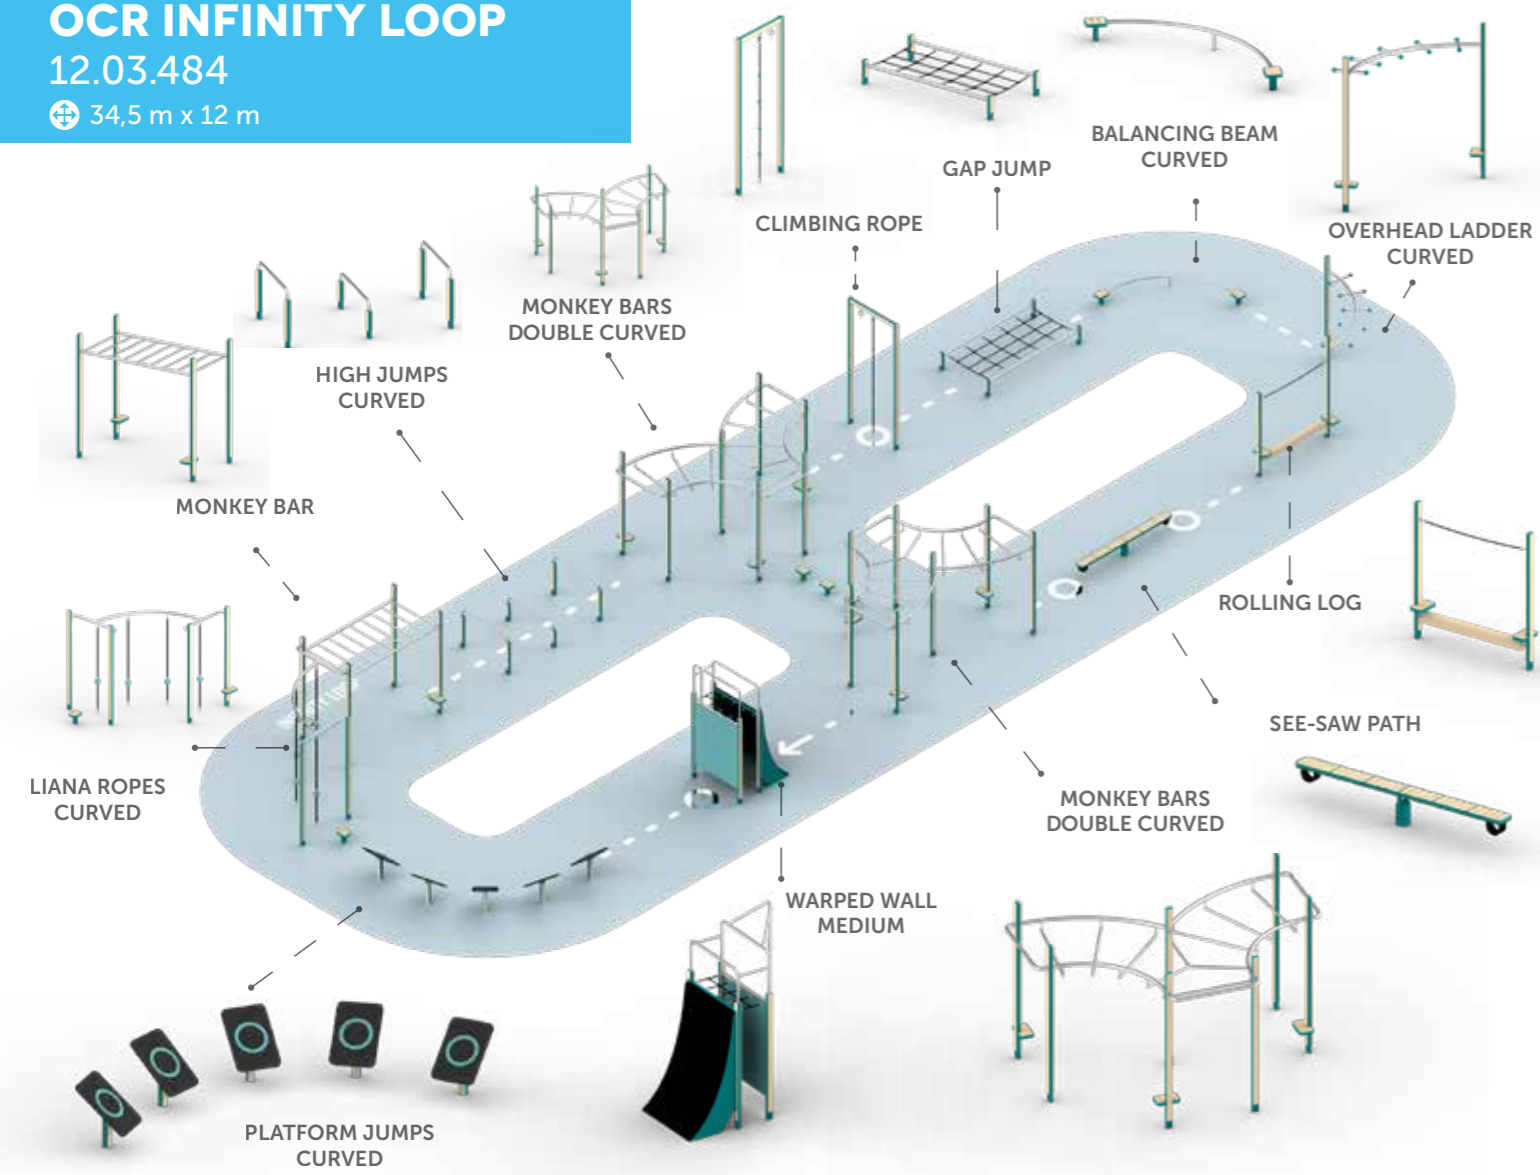

## OBSTACLE COURSE RACING

SWINGING OBSTACLES

CRAWLING OBSTACLES

TIME COUNTERS

WALLS & HURDLES

JUMPING OBSTACLES

BALANCING OBSTACLES

OVERHEAD CLIMBING OBSTACLES

40+ MODULES

NEW POST

**OCR INFINITY LOOP**  
12.03.484  
⊕ 34,5 m x 12 m

**OCR CANOPY COURSE**  
12.03.485  
⊕ 18 m x 9 m