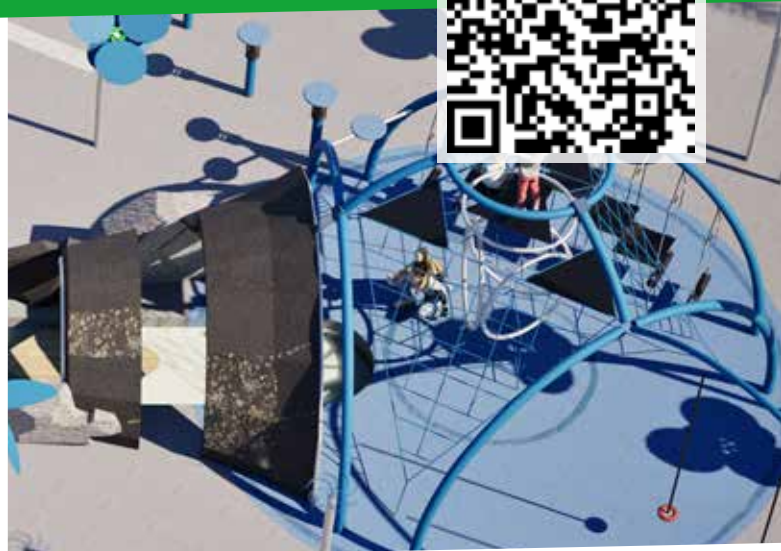

PLAY - CLIMB - MEET - RELAX
SPIELEN - KLETTERN - TREFFEN - RELAXEN